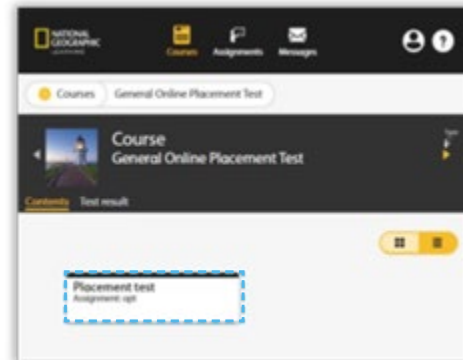

### Welcome to the National Geographic Online Placement Test

This test will help place you in the right course so that you can make the most progress in your English.  
*Important: Please read before taking the test.*

## YOU WILL NEED

- A computer
- Strong internet connection
- A headset with a microphone

Log in to [learn.eltngl.com](https://learn.eltngl.com) to access the test. Your teacher will give you your username or a direct link to your test.