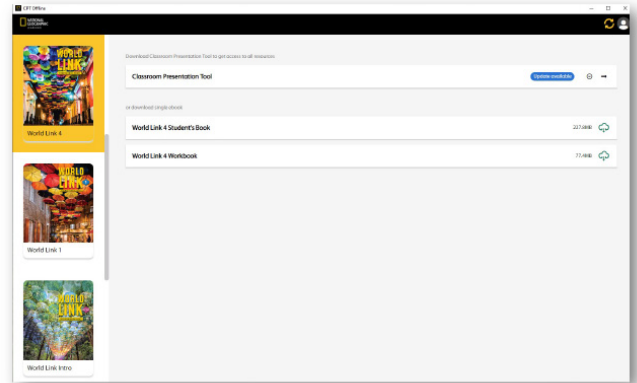

Spark apps for teachers and learners make it easy to access program resources when you need them, even when you don't have a strong internet connection.

Note: Not available for schools that have integrated Spark with their Learning Management System.

FOR TEACHERS

The free Classroom Presentation Tool desktop app allows teachers to download the CPT for offline use.

This is a computer application available for Mac, Windows, and Linux.

LOG IN TO SPARK TO DOWNLOAD